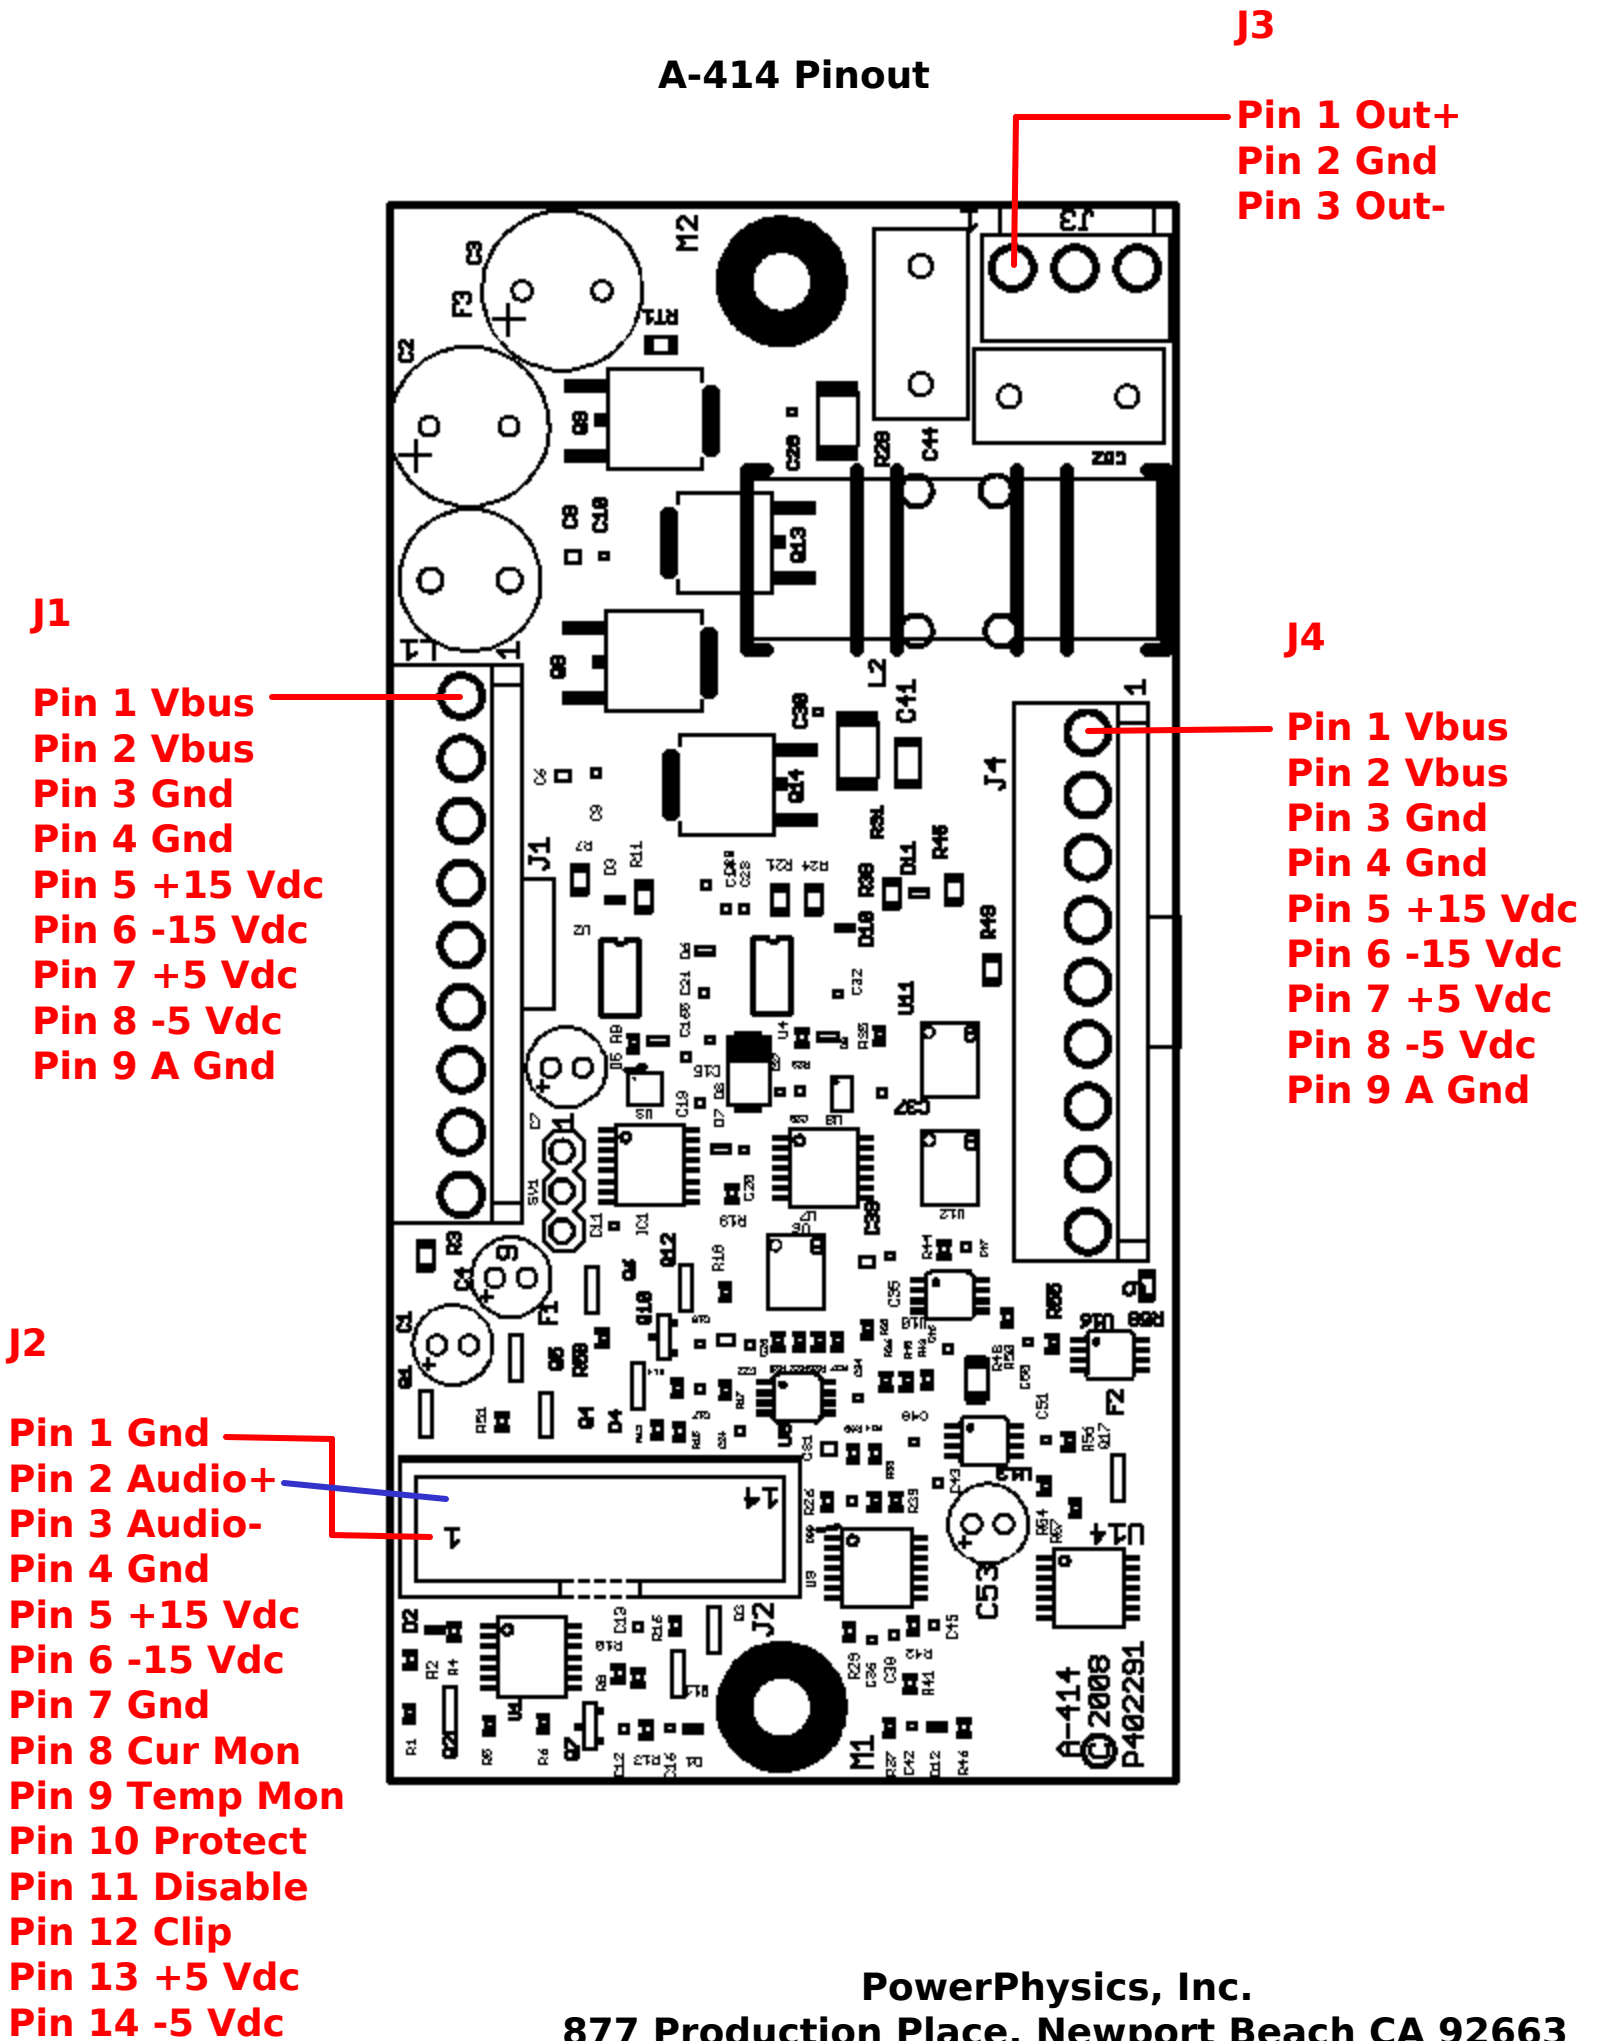

## A-414 Pinout

PowerPhysics, Inc.

877 Production Place, Newport Beach CA 92663

(949) 371-6202

www.powerphysics.com